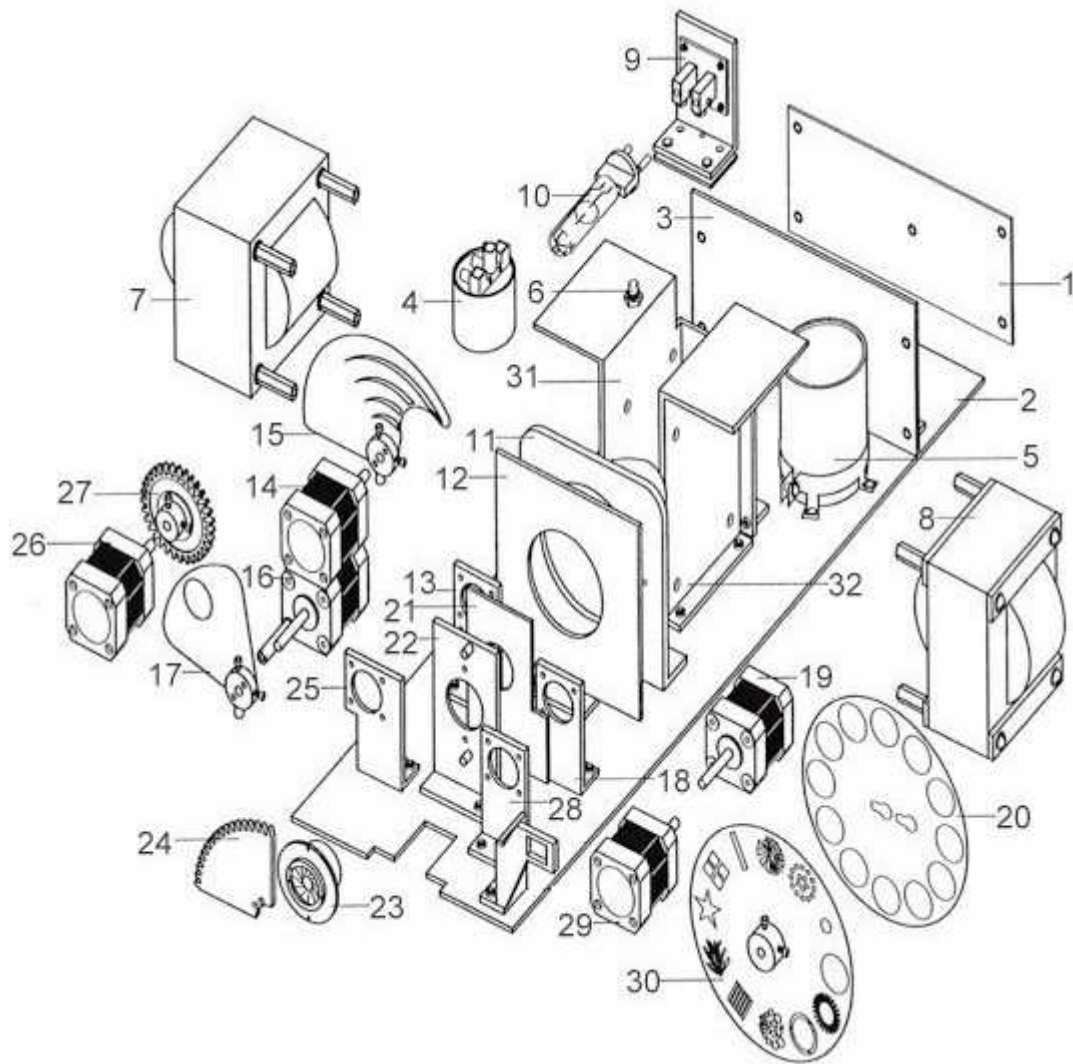

Intellabeam 700 HX

Exterior

1.	90705010	T-Handle
2.	90705010	T-Handle
3.	80070070	Yoke
4.	80070001	Extrusion, Side
5.	80070001	Extrusion, Side
6.	80070260--	Plate, Mirror Head End (New Style-Black Fixture)
7.	80070002	Extrusion, Mirror Head Side
8.	80070002	Extrusion, Mirror Head Side
9.	80140014	Motor, 2V Pan (New Style-Black Fixture)
10.	80070004	Plate, Pan Motor Mount
11.	80070262	Mount, Tilt Motor
12.	80140005	Motor, 3V Tilt
13.	80180001	Mirror With Mount

14.	80070054	Plate, Rear Mirror Head
15.	80070071	Plate, Mirror Head Top
16.	80320001	Door, Access (New Style-Plastic Latch)
17.	80270004	Fan Intake
18.	80270004	Fan Intake
19.	80320001	Door, Access (New Style-Plastic Latch)
20.	80270001	Fan Assy.
21.	80070053	Plate, Fixture Front
22.	01060001	Lens Assy. 12.5i (Standard)
23.	80470007	Power Cord
24.	80070363	Plate, Rear Panel
25.	80010046	Logic Board

Old Style Parts (Silver Fixture)

80140005	Motor 3V Pan (Old Style)
80320008	Door, Access (Old Style-With Thumbscrew)

Additional Parts

90410063	Latch, Plastic (Door-New Style)
90705002	Thumbscrew, Lens
90412005	Fuse Holder With Insert
90405009	Power Switch

Interior

1.	80050007	Board, Power Supply With Plate
2.	80070079	Center Plate
3.	99080019	Plate, Power Supply Mount
4.	90606006	Ignitor
5.	80220001	Capacitor, Power Factor
6.	90405018	Switch, Interlock
7.	80330002	Ballast, Version 2 Assy.
8.	80230006	Transformer, Version 2 Assy. (Red-Red Wires)
9.	80300001	Lamp Socket Assy.
10.	55030048	Lamp, MSR 700-2
11.	99260037	Plate, Reflector Mounting
12.	80260001	Heat Filter Assy. With Mount
13.	99260022	Plate, Mount Dimmer & Shutter Motors
14.	80140005	Motor 3V, Dimmer
15.	80490001	Wheel, Dim Assy.
16.	80140005	Motor 3V, Shutter
17.	80210001	Flag, Shutter Assy.
18.	99260023	Plate, Color Motor Mount
19.	80140005	Motor 3V, Color
20.	80190003	Wheel, Color Assy.