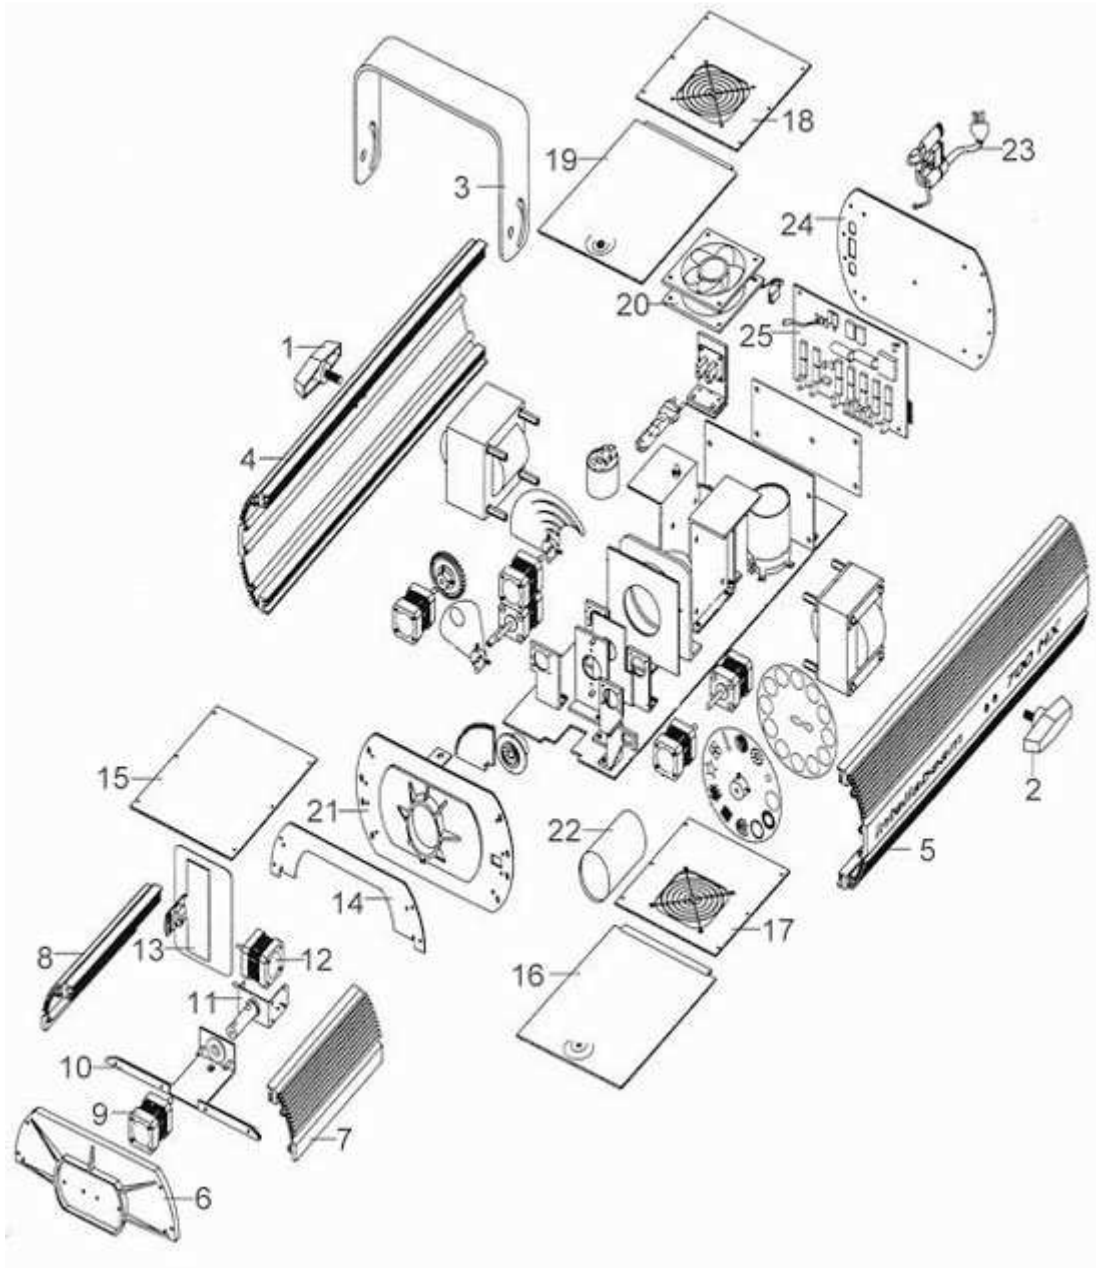

Intellabeam 700 HX

Exterior

1.	90705010	T-Handle
2.	90705010	T-Handle
3.	80070070	Yoke
4.	80070001	Extrusion, Side
5.	80070001	Extrusion, Side
6.	80070260--	Plate, Mirror Head End (New Style-Black Fixture)
7.	80070002	Extrusion, Mirror Head Side
8.	80070002	Extrusion, Mirror Head Side
9.	80140014	Motor, 2V Pan (New Style-Black Fixture)
10.	80070004	Plate, Pan Motor Mount
11.	80070262	Mount, Tilt Motor
12.	80140005	Motor, 3V Tilt
13.	80180001	Mirror With Mount

14.	80070054	Plate, Rear Mirror Head
15.	80070071	Plate, Mirror Head Top
16.	80320001	Door, Access (New Style-Plastic Latch)
17.	80270004	Fan Intake
18.	80270004	Fan Intake
19.	80320001	Door, Access (New Style-Plastic Latch)
20.	80270001	Fan Assy.
21.	80070053	Plate, Fixture Front
22.	01060001	Lens Assy. 12.5i (Standard)
23.	80470007	Power Cord
24.	80070363	Plate, Rear Panel
25.	80010046	Logic Board

Old Style Parts (Silver Fixture)

80140005	Motor 3V Pan (Old Style)
80320008	Door, Access (Old Style-With Thumbscrew)

Additional Parts

90410063	Latch, Plastic (Door-New Style)
90705002	Thumbscrew, Lens
90412005	Fuse Holder With Insert
90405009	Power Switch